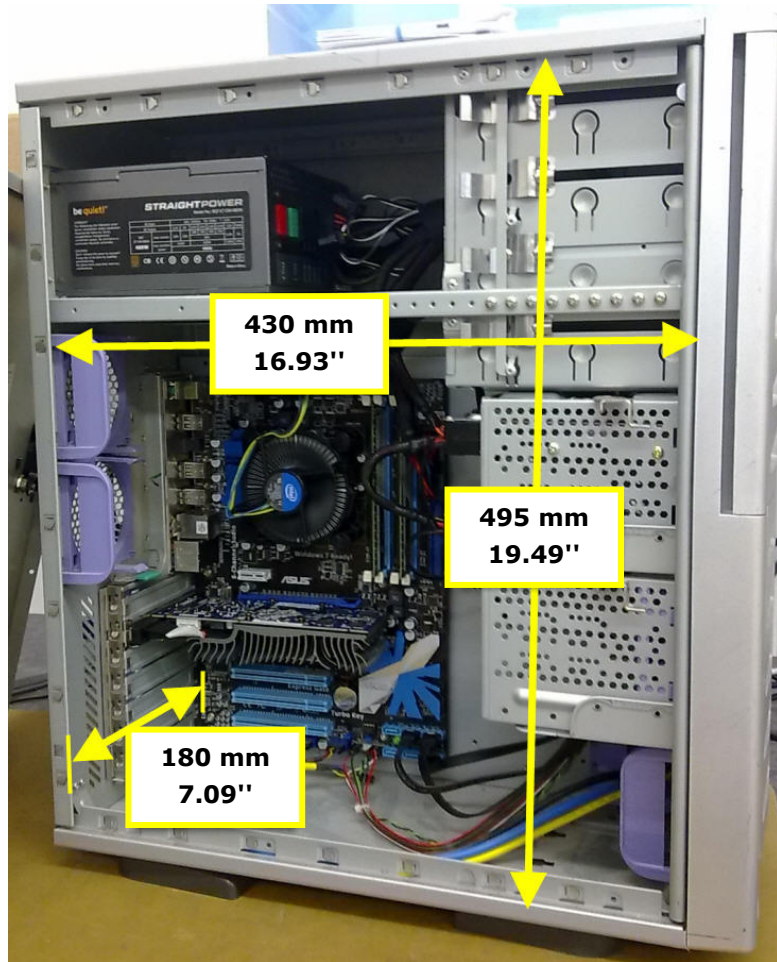

ATX Tower

This case is suitable for building in a VITEC board.