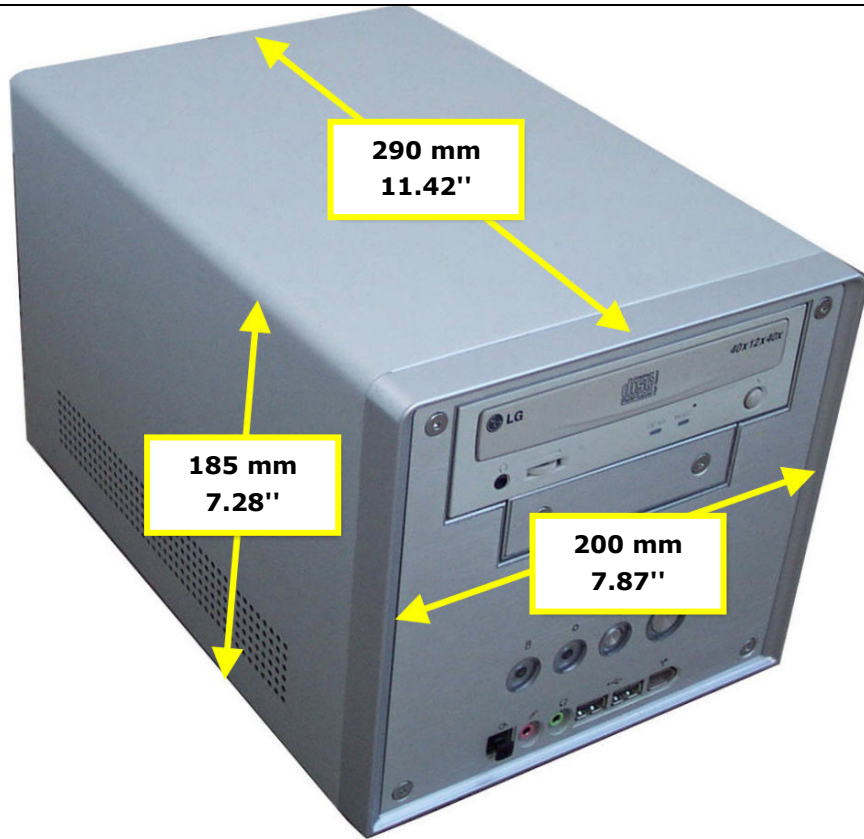

## Hardware / Software recommendations for WinCan 8

⚠ Only 32 bit operating systems are fully supported!

<b>Hardware Vehicle</b>		
The hardware listed below is recommended for PCs in TV-vehicles:		
Laptop	At least 200 GB hard drive with 2 <i>partitions</i>	RAID <b>not</b> recommended
	CD-R / DVD-RW	
	At least 2 GB working memory (RAM)	
	At least 4 USB2 ports	
	At least Intel Core2Duo processor	AMD is <b>not</b> recommended
	Graphics card: See module description page 3	
	At least one RS232 interface	
	At least 1 free PCMCIA card slot	
Optional: external USB2 hard disk for backup/restore (at least 200 GB)		
Desktop (vertical arrangement)	Case Type ATX	See pages 2 to 4
	At least 2 SATA2 hard disks each at least 100GB	RAID <b>not</b> recommended
	At least 2 GB working memory (RAM)	
	At least Intel Core2Duo processor	AMD is <b>not</b> recommended
	At least 4 USB2 ports	
	Optional USB2 Ports in the front screen	
	At least one RS232 interface	Onboard or external COM card (PCI)
	DVD-RW	
	Graphics card: See module description page 5	For desktop/tower we do not recommend onboard graphics
	Motherboard: 2 x PCI, 2 x SATA2/3, Intel chipset, DDR2, up from 800FSB	
At least 2 housing fans		
400 Watt power supply		
Optional: 1 hard disk tray, depending on utilisation also DVD burner		
Desktop (horizontal arrangement)	Case Type ATX	See pages 2 to 4
	Same requirements as above. (Desktop vertical arrangement)	
	We recommend using industrial housing. Supplier: <a href="http://www.rotronic.ch/">http://www.rotronic.ch/</a>	RAID <b>not</b> recommended

### ATX Desktop (Case for industrial use)

This case is suitable for building in a VITEC board.

**ATX Tower**

This case is suitable for building in a VITEC board.

**Shuttle**

This case is suitable for building in a VITEC board.  
 At least 1 free PCI Slot is required.